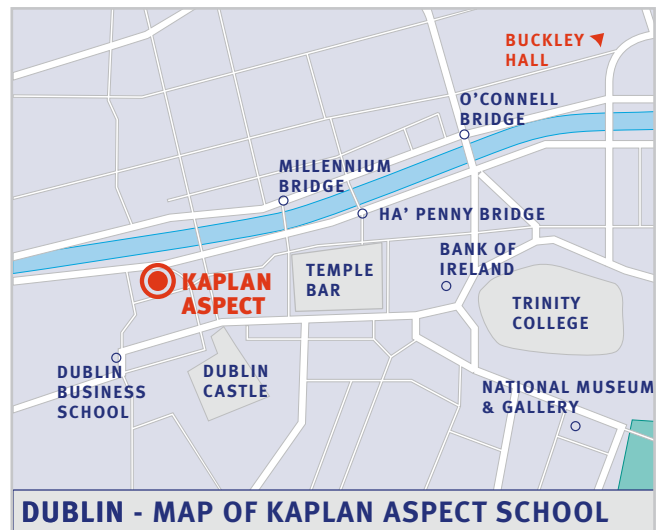

Student Residence Dublin

Buckley Hall

Buckley Hall Residence is a state-of-the-art residence located in the heart of the city, only 7 minutes by foot from the centre of Dublin, and 17 minutes' walk or a short tram ride from the Kaplan Aspect school. Buckley Hall enjoys excellent transportation links. The main railway station, Connolly station, and the LUAS tram line are a 4-minute walk away, while the main bus station is only one stop by tram.

The area is lively and there are many pubs, shops, a call/fax and internet facility and restaurants on the main road, all within a minute's walk from the residence. Buckley Hall accommodates approximately 130 students in total, and is split into several apartments, each containing one single and one twin room. There is a shared, open-plan kitchen-living room and dining area in each apartment. A warden lives on the premises and there is a security presence throughout the night.

Buckley Hall summer residence
27-30 Buckingham Street
Dublin 1
Ireland