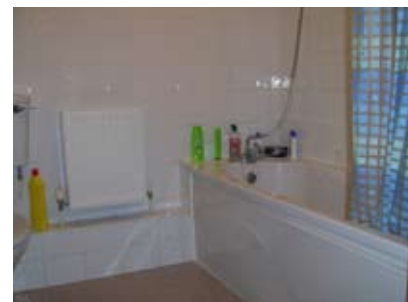

Student Residence Buckley Hall **Dublin**

KAPLAN Aspect

Bathroom

Accommodation details

Type of accommodation

Self-catering student apartments, each consisting of communal kitchen/lounge, 1 single and 1 twin bedroom.

Meals

Self-catering. The modern shared kitchen is fully equipped so students can prepare their own meals.

Kitchen

The kitchen is shared and fitted to a high standard with cooker, a large refrigerator, microwave, kettle and toaster.

Rooms

Each bright and spacious study bedroom consists of a sink, bed, bedside table, desk, chair and wardrobe.

Bathrooms

There are shared, private and en-suite bathroom facilities available.

Utilities

Electricity, gas and water are included in the accommodation fee. Electrical current is 240 volts AC (50 cycles). Students are advised to bring a transformer and plug adaptor from their country.

Internet and phone

There are no telephone facilities in the apartments. A private call facility is available one minute's walk from the residence. Free wireless internet access is available in the apartments.

Laundry

There is a laundry service available (wash and dry).

Security and keys

Keys and security pads will be given to students on arrival.

Linen and towels

Bed linen and one towel per person will be provided by Kaplan Aspect.

Visitors

No unaccompanied visitors are allowed into the residences. Visitors are to leave by 11pm. No visitors are permitted to stay overnight.

Noise and restrictions

Students are requested to be considerate to their neighbours and keep noise levels to a minimum, especially after 10pm.

Arrival and departure

Arrival on Saturdays between 14.00 and 22.30. Departure is on Saturdays at 10am.

Availability