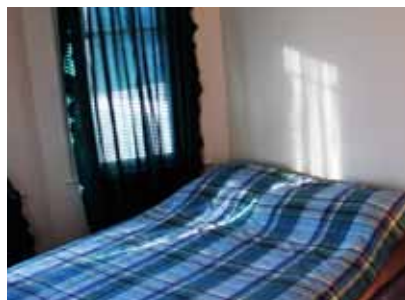

Student Apartment

Boston / Harvard Square

Waverly

Located one mile from the Harvard Business School, the Waverly Apartment complex offers a great housing alternative in a quiet neighborhood. Each of the apartments offer 5 private bedrooms, 1 shared bathroom, 1 full dine-in kitchen and 2 porches where students can enjoy city views.

Waverly Apartments
65 Waverly Street
Brighton, MA 02135
USA

Waverly Apartments

Student Residence Waverly Boston

Single Bedroom

Single Bedroom

Common Kitchen

Bathroom

Accommodation details

Type of accommodation

Private 4 bedroom student apartments with full kitchen, living/dining area, and shared bathroom.

Meals

Self-catering. Each apartment includes a fully equipped kitchen where students can prepare their own meals.