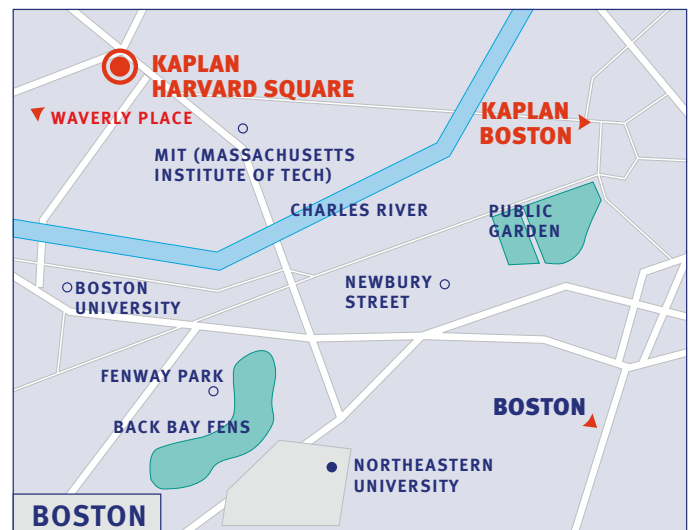

Student Apartment

Boston / Harvard Square

Waverly

Located one mile from the Harvard Business School, the Waverly Apartment complex offers a great housing alternative in a quiet neighborhood. Each of the apartments offer 5 private bedrooms, 1 shared bathroom, 1 full dine-in kitchen and 2 porches where students can enjoy city views.

Guests will find a full service supermarket, beautiful public parks set alongside Boston's famous Charles River and a quaint sandwich shop, all located within walking distance of the apartment complex. Students can utilize the city's safe and efficient public transit system to access the Kaplan Harvard Square Center (12-15 minutes by bus) or the Kaplan Downtown Boston Center (50 minutes by bus and subway). A transit stop is located just a half block away from the complex.

Waverly Apartments
65 Waverly Street
Brighton, MA 02135
USA

Waverly Apartments

Student Residence Waverly Boston

Single Bedroom

Single Bedroom

Common Kitchen

Bathroom

Accommodation details