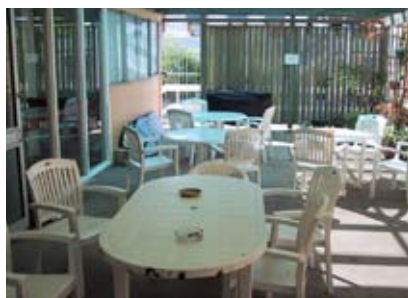

Patio Area

Lounge

Accommodation details

Type of accommodation

Adalong guest house provides its guests with friendly, helpful service, with a manager on call any time, day or night.

Meals and kitchen

Home-cooked evening meals are provided Monday to Friday and a continental breakfast is provided 7 days a week. The kitchen has coffee and tea facilities, microwave and toaster for students' use. Fridge for students own food. Barbecue, available on weekends.