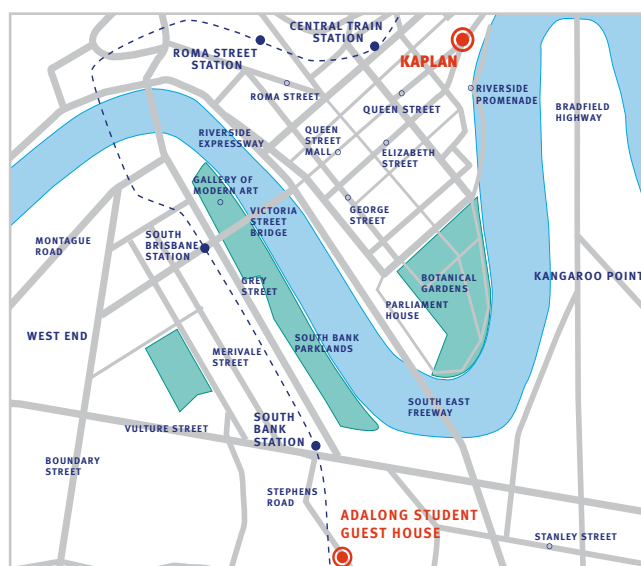

Student Hostel Brisbane

Adalong Student Guest House

Adalong Student Guest House caters for students from Australia and overseas. It has 25 rooms and is located in South Brisbane, which is a 10 minute walk to the Southbank train station, ferry and citycat stops and the Southbank Parklands. There is a bus to the centre of Brisbane just a few steps from our door.

Kaplan International College Brisbane, which is located in the city centre is less than 2km away, a 25 minutes walk via the Southbank parklands. Adalong is an alternative to homestay accommodation and a great place to meet fellow students.

Adalong Student Guest House
81 Stephens Road
South Brisbane
Queensland. 4101
Australia

Brisbane

Student Hostel Adalong Student Guest House Brisbane

Single Bedroom

Bathroom

Adalong Student Guest House Exterior

Public Transport

Brisbane City Council provides bus, train and ferry transport to most destinations, and each of these are within walking distance of Adalong - a bus stop right on the door, the Southbank train station just five minutes walk away, and a Citycat ferry pontoon just ten minutes away in the Southbank Parklands.