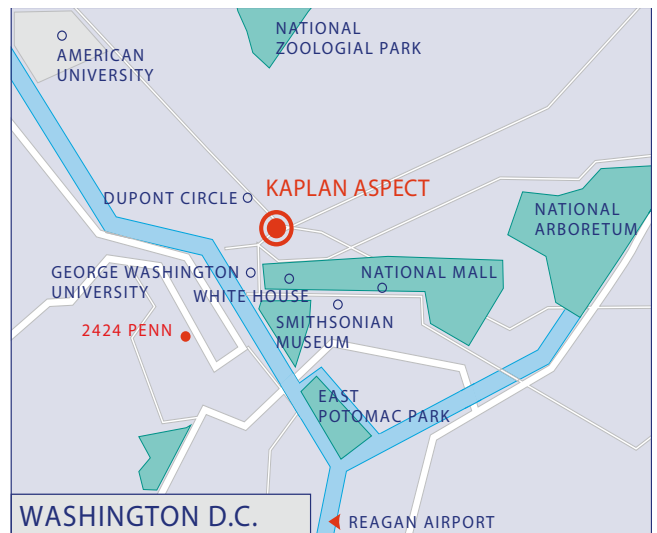

Student Apartment Washington, DC

2424 Penn

A short walk from the DC Kaplan Aspect Center, Georgetown, and minutes by Metro from the museums, memorials and restaurants of downtown DC, 2424 Pennsylvania Avenue is literally at the center of one of the most exciting and diverse cities in America

2424 Penn
2424 Pennsylvania Avenue
Washington D.C
USA

Capitol Building

Student Apartment 2424 Penn Washington, DC

KAPLAN Aspect

Exterior

Bedroom

Kitchen

The White House