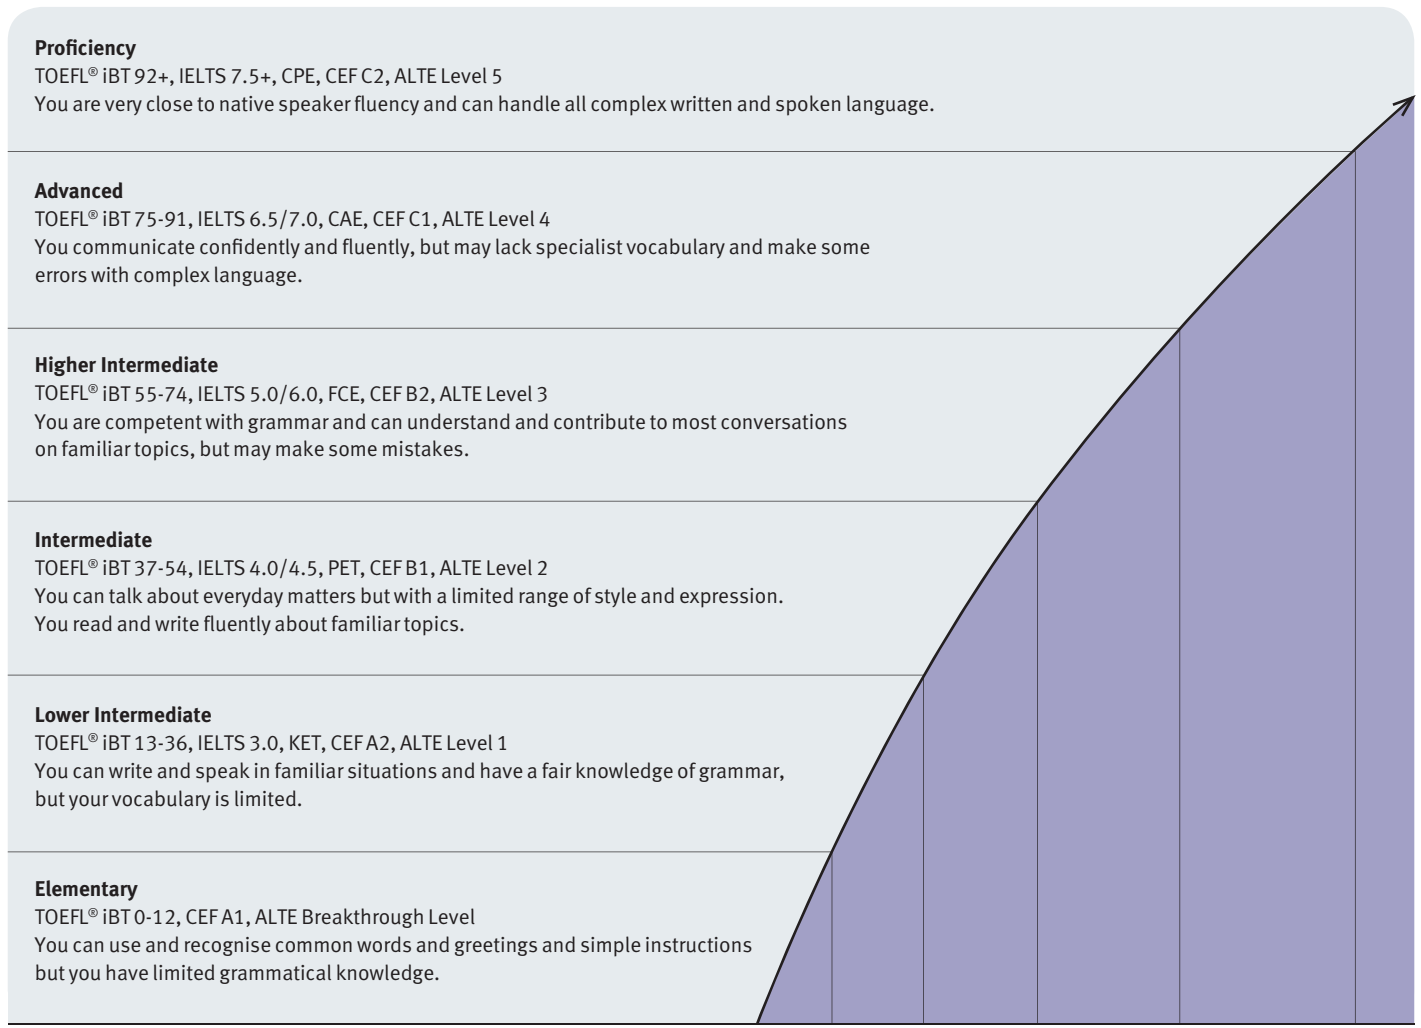

The chart below shows the progress you can make with a Kaplan language course. On arrival at your school you will be given a proficiency test to enable our staff to place you in the correct class for your level of language ability. Regular progress tests during the course will then allow your teachers to monitor your level of improvement. Typically, students on an Intensive English course take just ten weeks to progress from one language level to the next.

Please note that 10 weeks per level is just a guide to average progress rates. We cannot guarantee an exact period of study over which specific language goals can be attained.

Weeks: 0 10 20 30 40 50