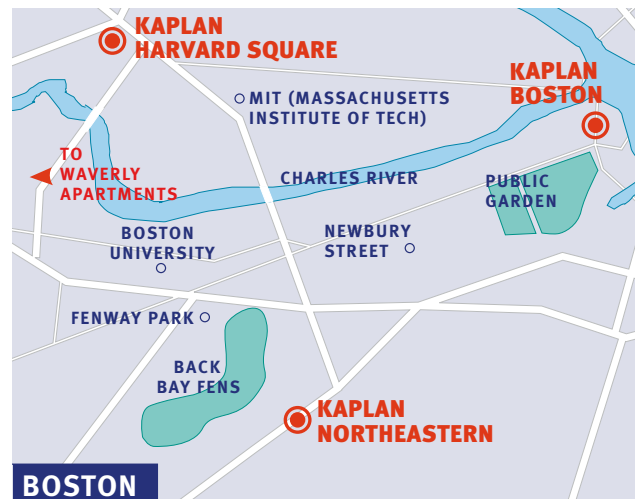

**STUDENT APARTMENT BOSTON / HARVARD SQUARE**

# Waverly

Located one mile from the Harvard Business School, the Waverly Apartment complex offers a great housing alternative in a quiet neighborhood. Each apartment offers 4 private bedrooms, 1 shared bathroom, 1 full dine-in kitchen and 2 porches where students can enjoy city views.

Guests will find a full service supermarket, beautiful public parks set alongside Boston's famous Charles River and a quaint sandwich shop, all located within walking distance of the apartment complex. Students can utilize the city's safe and efficient public transit system to access the Kaplan Harvard Square Center (20 minutes by bus) or the Kaplan Downtown Boston Center or the Kaplan Northeastern Center (50 minutes by bus and subway). A transit stop is located just a half block away from the complex.

Waverly Apartments

Location of Kaplan's Centers in Boston, and direction of Waverly Apartments

Waverly Apartments  
65 Waverly Street  
Brighton  
MA 02135  
USA

**STUDENT APARTMENT WAVERLY**

**BOSTON / HARVARD SQUARE**