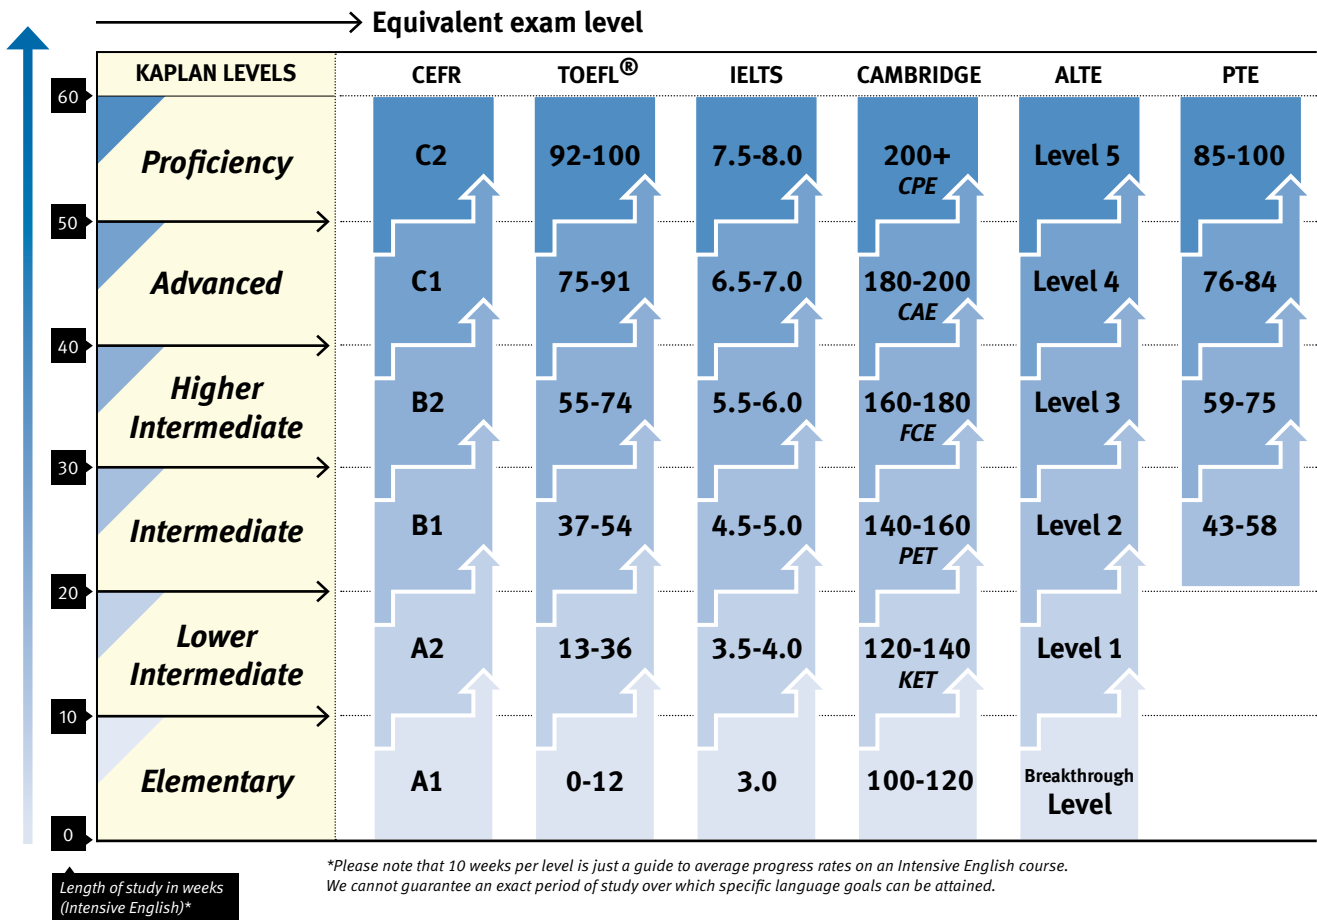

Progress and level chart

The chart below shows the progress you can make with a Kaplan language course. On arrival at your school you will be given a proficiency test to enable our staff to place you in the correct class for your level of language ability. Regular progress tests during the course will then allow your teachers to monitor your level of improvement.

Kaplan levels explained

Elementary

You can use and recognize common words, greetings, and simple instructions, but you have limited grammatical knowledge.

Lower Intermediate

You can write and speak in familiar situations and have a fair knowledge of grammar, but your vocabulary is limited.