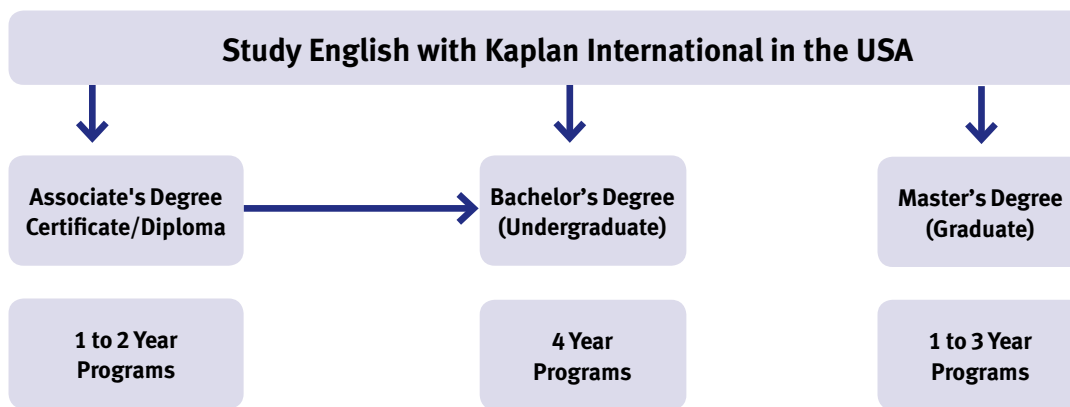

University Placement Service Facts:

- Every year hundreds of students transfer from Kaplan to colleges and universities across the USA to pursue diploma, certificate, associate, bachelor and master programs
- Our UPS team has years of experience in guiding our students to the appropriate university and subject choice
- No official English test score is required for entry to a selection of our partner institutes, making your path to university acceptance easier
- Our UPS service is free when you study with Kaplan for 16 weeks or more
- UPS provides access to over one hundred Kaplan UPS partners in the USA

Your Route to Academic Success