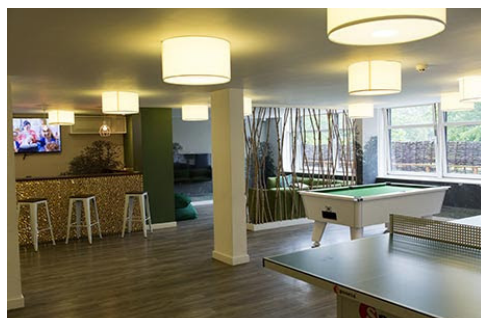

ACCOMMODATION IN LONDON COVENT GARDEN

TUFNELL HOUSE

ADDRESS:	Tufnell House, Huddleston Road, London N7 0EG
WEBSITE:	https://www.prodigy-living.co.uk/cities/london/tufnell-house
ACCOMMODATION TYPE:	Individual studio apartments, double rooms, - each studio contains a bathroom with shower, kitchen area, lounge/study/dining area , TV in the common area, studios can have either single or double occupancy (two people, but one double bed)
SERVICES AVAILABLE:	Laundry (extra charge), Wi-Fi, bed linen
EXTRA COST OF SERVICES:	Laundry: £5 wash and dry
BEDROOM:	Wardrobe/ closet, desk, lamp, chair, table
KITCHEN:	Pots & pans, cooking utensils, cutlery & crockery, microwave, oven, stove top, toaster, kettle, mini fridge, iron and ironing board, vacuum cleaner, freezer
FACILITIES:	Gym, outdoor space, picnic area, laundry facilities
EXTRA COST OF FACILITIES:	No
FAMOUS LANDMARKS NEARBY:	Camden Town, The Regent's Park/London Zoo
VISITORS OR GUESTS ALLOWED?	Yes
NOISE RESTRICTIONS?	Yes (From 23:00 every day)
SMOKING ALLOWED IN THE RESIDENCE?	No
24-HOUR SECURITY?	Yes
ROOM CLEANING:	Cleaned on arrival, common areas cleaned weekly
LINEN CHANGING:	Linen cleaned on arrival
AVAILABILITY:	For students 18+
MINIMUM NUMBER OF WEEKS?	No minimum
CHECK-IN AND CHECK-OUT TIMES:	Check-in: 15:00 / Check-out: 10:00
ROOM DEPOSIT?	No - Card details taken on arrival and charged only where damage occurs