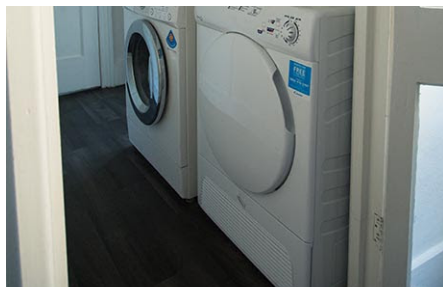

STUDENT RESIDENCE IN TORQUAY
ST MICHAEL'S

ADDRESS:	36 Ash Hill Road TQ1 3JD
WEBSITE:	N/A
ACCOMMODATION TYPE:	Double room(s) and single en-suite bathroom(s), communal kitchen, communal lounge/ common area, dining area, TV in the bedroom, TV in the common area, Netflix
SERVICES AVAILABLE:	Laundry, Wi-Fi, linen and towels, cleaning service
EXTRA COST OF SERVICES:	No
BEDROOM:	TV, Wardrobe/ closet, desk, lamp, chair
KITCHEN:	Pots & pans, cooking utensils, cutlery & crockery, microwave, oven, stovetop, toaster, kettle, fridge, freezer, dishwasher, washing machine, tumble dryer, iron and ironing board, vacuum cleaner
FACILITIES:	Outdoor space, picnic area, laundry facilities, bike room
EXTRA COST OF FACILITIES:	No
FAMOUS LANDMARKS NEARBY:	English Riviera, UNESCO Geo Park, Dartmoor National Park
VISITORS OR GUESTS ALLOWED?	No
NOISE RESTRICTIONS?	Yes (From 22:30 every day)
SMOKING ALLOWED IN THE RESIDENCE?	No
24-HOUR SECURITY?	Yes
ROOM CLEANING:	Once a week
LINEN CHANGING:	Bed linen changed every two weeks, rooms cleaned weekly. Towels - student responsibility for cleaning
AVAILABILITY:	Year-round
MINIMUM NUMBER OF WEEKS?	No minimum
CHECK-IN AND CHECK-OUT TIMES:	Check-in: 11:00 / Check-out: 10:30
ROOM DEPOSIT?	No