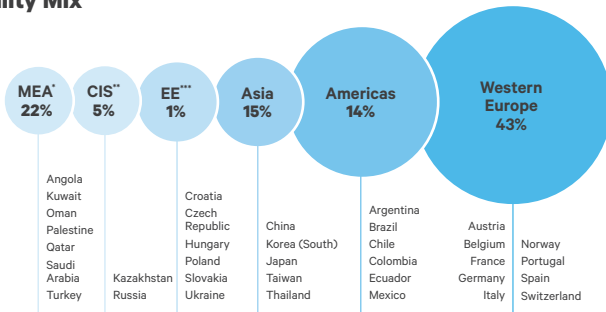

Nationality Mix

Camp highlights

- ✓ Located in a historic building in the heart of the city
- ✓ Just moments from the magnificent Bath Abbey and Roman Baths
- ✓ Amongst popular retailers, cafes, museums and attractions
- ✓ Classrooms are bright and spacious
- ✓ Homestays are within 30 minutes of the center (traffic permitting)

Destination highlights

- ✓ A beautiful city with rich history
- ✓ Many things to see and do, from Georgian buildings to boat trips
- ✓ A UNESCO World Heritage Site
- ✓ Close to other cities such as Salisbury and Bristol
- ✓ A safe and friendly place to relax, learn and have fun

Accreditations & certifications